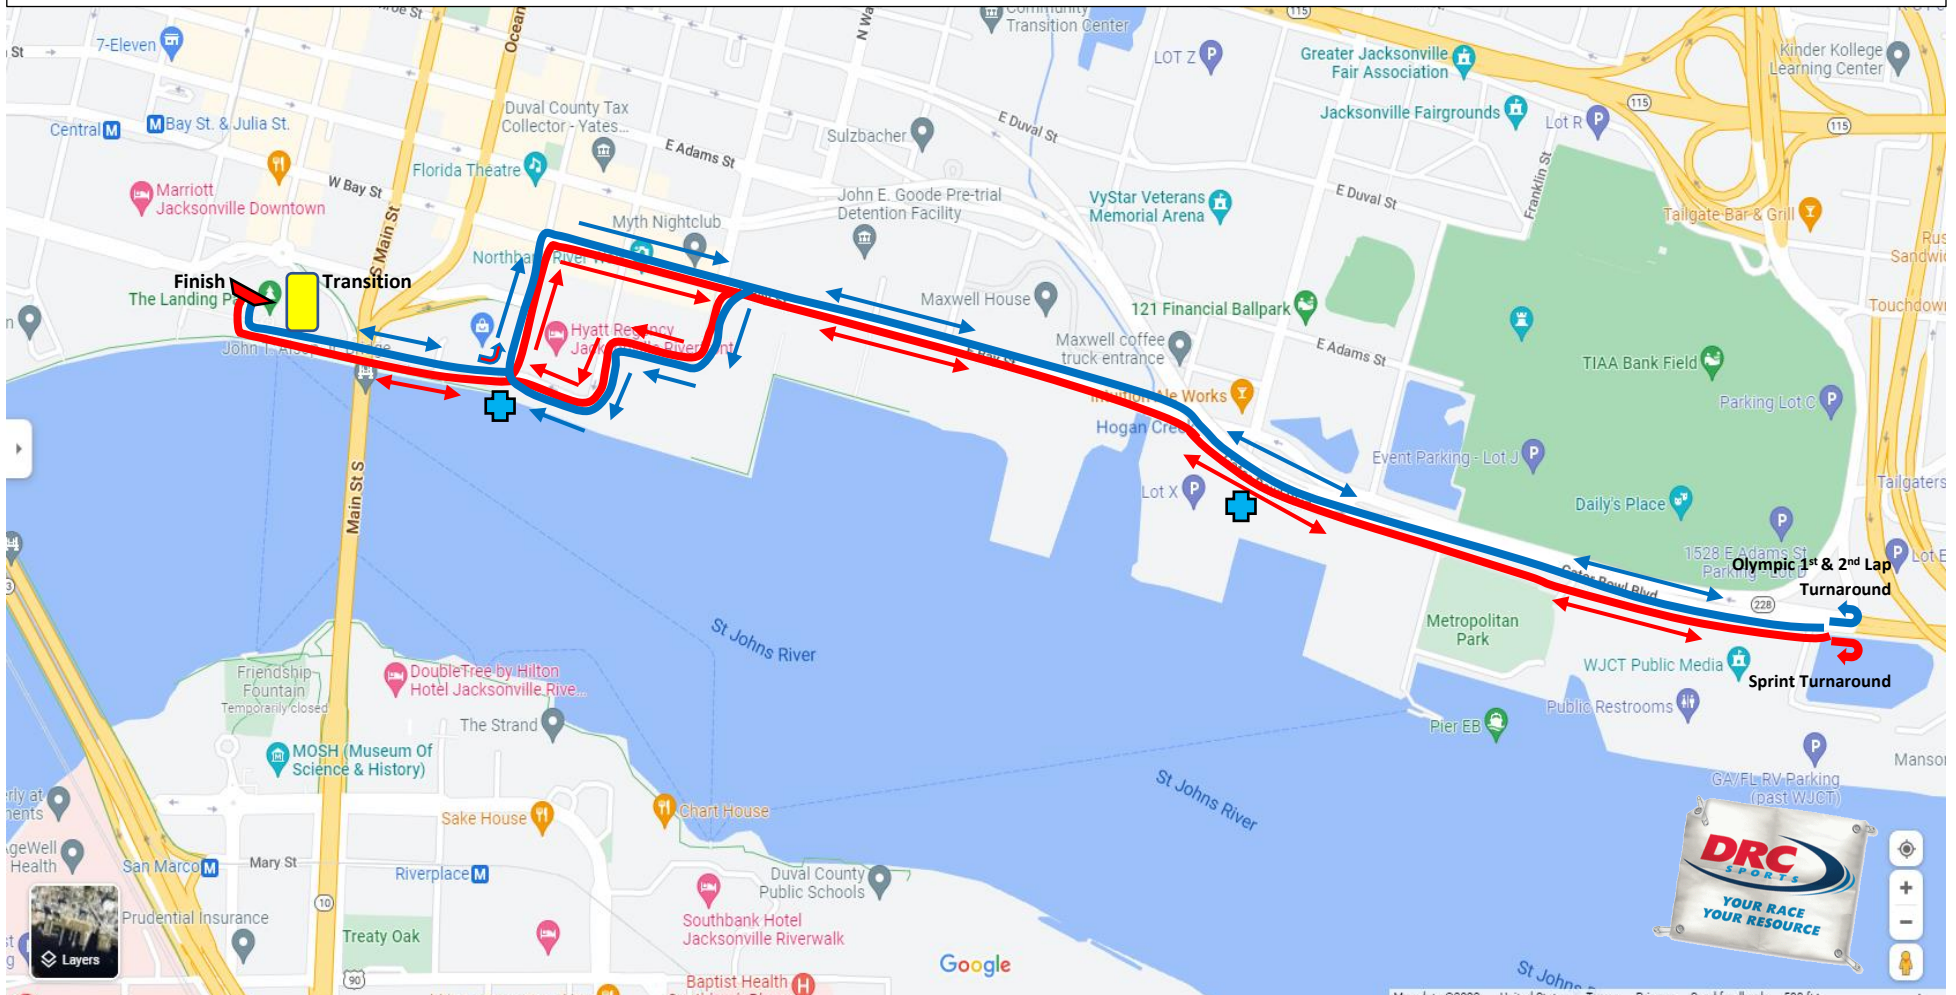

# Sprint/Olympic Run Course 3M/6M

**—** Sprint Course (1 Lap)

**—** Olympic Course (2 Laps)

**+** Aid Station

**■** Transition

**▾** Finish Line

Due to Extensive Construction on the Riverwalk at Hogan and Pearl Streets, the Run Course will only go to the East of the Transition Area. Runners will follow the original Olympic Run 1<sup>st</sup> half, to the Turnaround near the TV Station. Sprint will do 1 Lap, Olympic will do 2 Laps, with the 2<sup>nd</sup> Lap Starting at Newnan